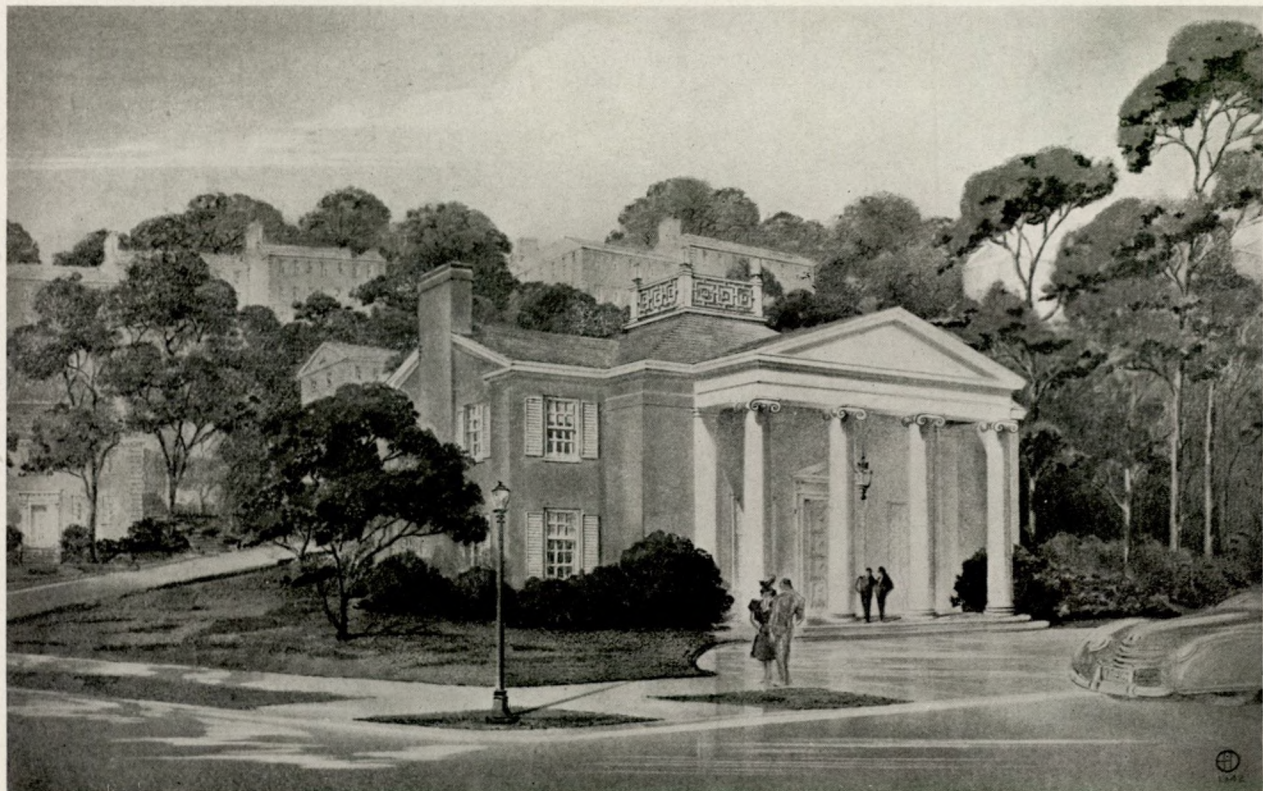

Housing Projects for the
Defense Women
Corporation

Washington D. C.
1942

Kenneth Franzheim
Architect
Alan B. Mills
Associate Architect

BIRDSEYE VIEW, MCLEAN GARDENS, WASHINGTON, D. C.

COMMONS BUILDING, McLEAN GARDENS, WASHINGTON, D. C.

ADMINISTRATION BUILDING, NAYLOR GARDENS, WASHINGTON, D. C.

BUSINESS CENTER, MCLEAN GARDENS, WASHINGTON, D. C.

BIRDSEYE VIEW, SEMINARY HEIGHTS, ARLINGTON, VA.

BUSINESS CENTER, SEMINARY HEIGHTS, ARLINGTON, VIRGINIA

PERSPECTIVE, LANGLEY VILLAGE, MARYLAND

NAYLOR GARDENS PERSPECTIVE, WASHINGTON, D. C.