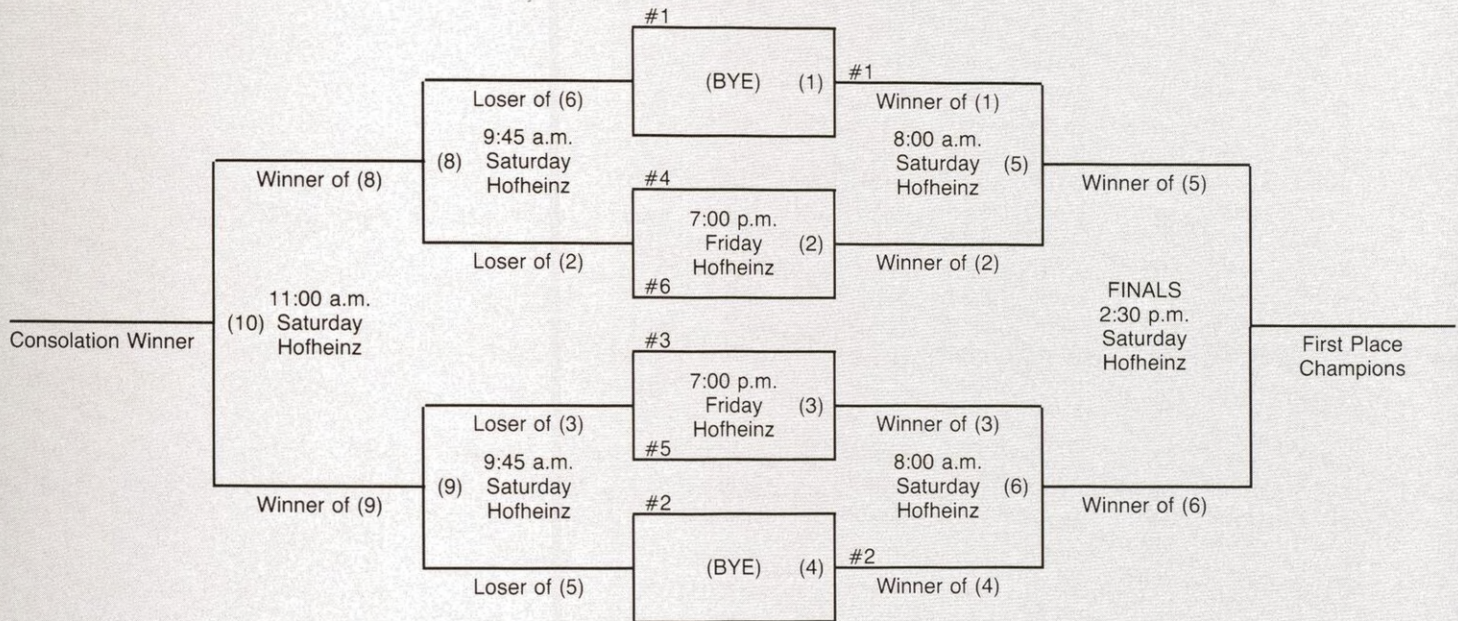

CHAMPIONSHIP/CONSOLATION BRACKETS

CHAMPIONSHIP DIVISION